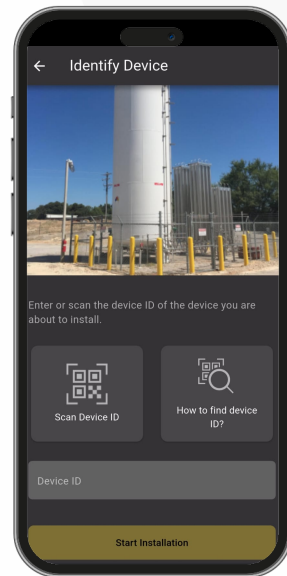

Login

Insert ID Number

Configure your Tank

Calibrate