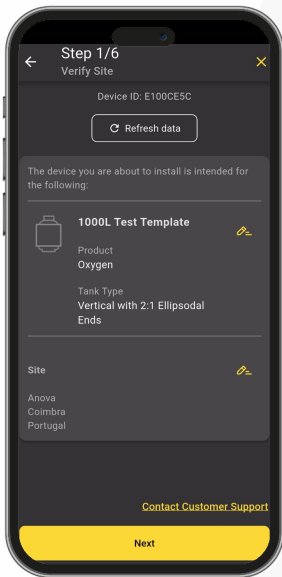

Login

Insert ID Number

Configure your Tank

Calibrate