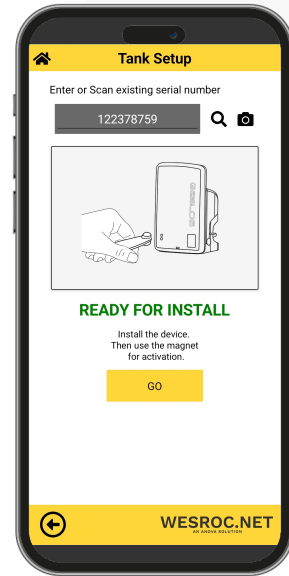

Login

Insert
Serial
Number

Configure
your
Tank

Setup the
Alarms