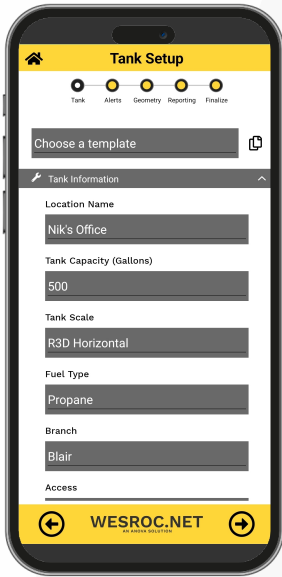

Login

Insert
Serial
Number

Configure
your
Tank

Setup the
Alarms